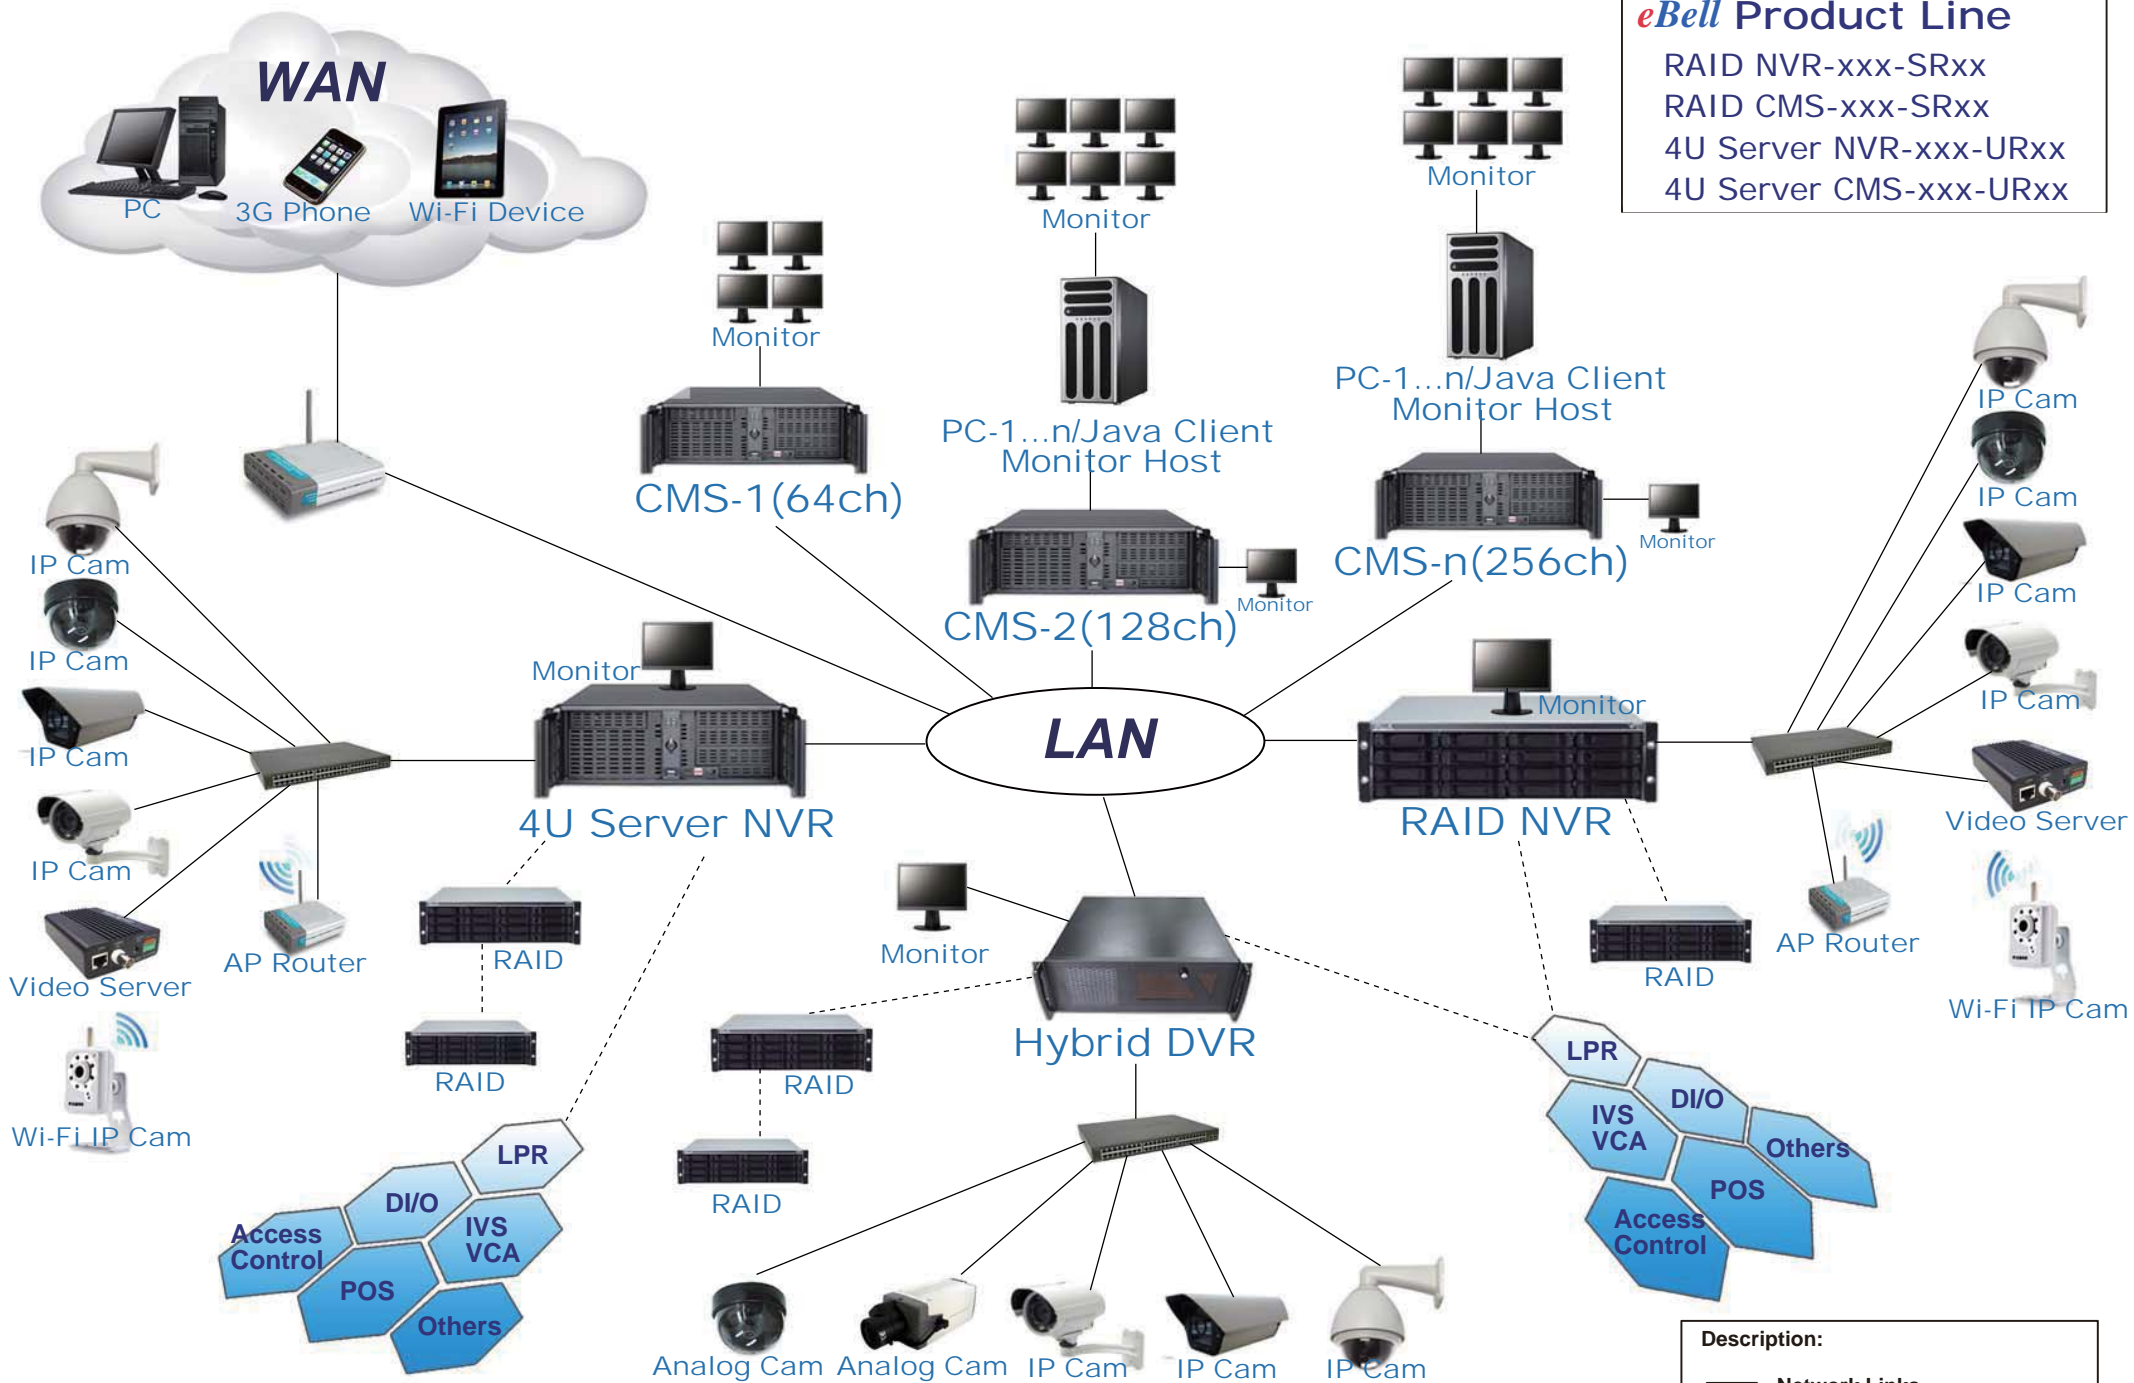

eBell Product Line
 RAID NVR-xxx-SRxx
 RAID CMS-xxx-SRxx
 4U Server NVR-xxx-URxx
 4U Server CMS-xxx-URxx

Description:
 — Network Links
 - - - - Optional Hardware / Software

eBell NVR / CMS Network Structure Diagram